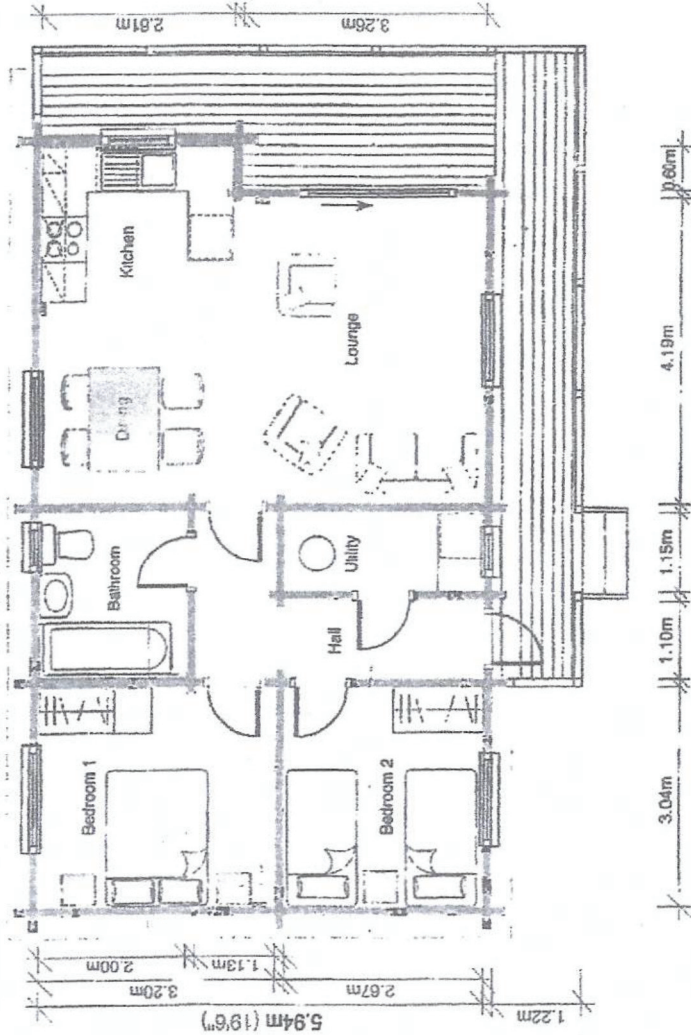

- Room Dimensions - Imperial measurements**
- Entrance Hall: 8' 9" x 3' 7"
 - Living Area: 13' 9"/16' 0" x 19' 6"
 - Bedroom 1: 10' 6" x 9' 11"
 - Bedroom 2: 9' 11" x 8' 9"
 - Bathroom: 7' 7" x 6' 6"
 - Utility Room: 8' 9" x 3' 9"

The various options shown here for furniture and fittings are for illustration purposes only

REAL SOLID LOG HOMES INDICATIVE PLAN